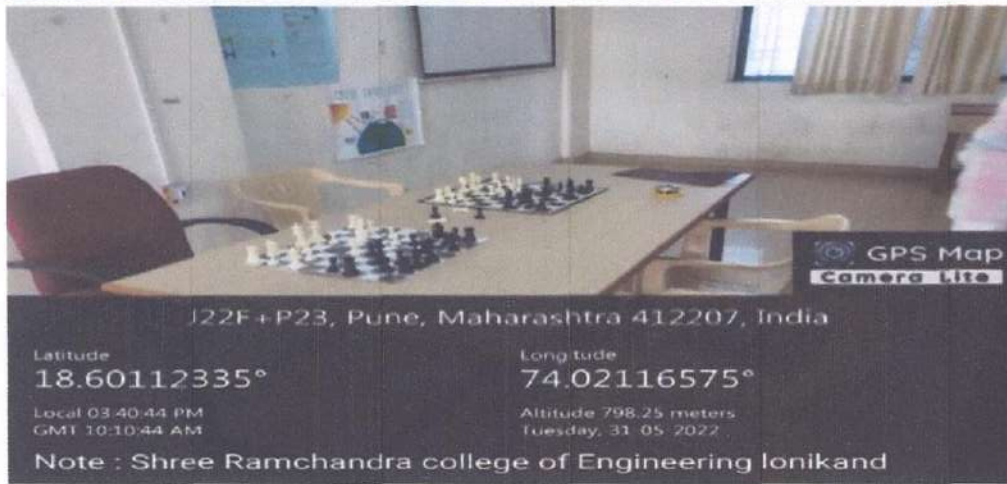

SRES's
SHREE RAMCHANDRA COLLEGE OF ENGINEERING
Lonikand, Pune – 412216

CHESS

Prof. Dr. Avinash Desai

Principal

Shree Ramchandra Education Society's
Shree Ramchandra College of Engineering
Pune-Nagar Road, Lonikand, Pune-412216

Prof. Dr. Sushma U. Tayde

Director of Physical Education

Director of Physical Education & Sports
Shree Ramchandra College of Engineering,
Lonikand, Pune-412216