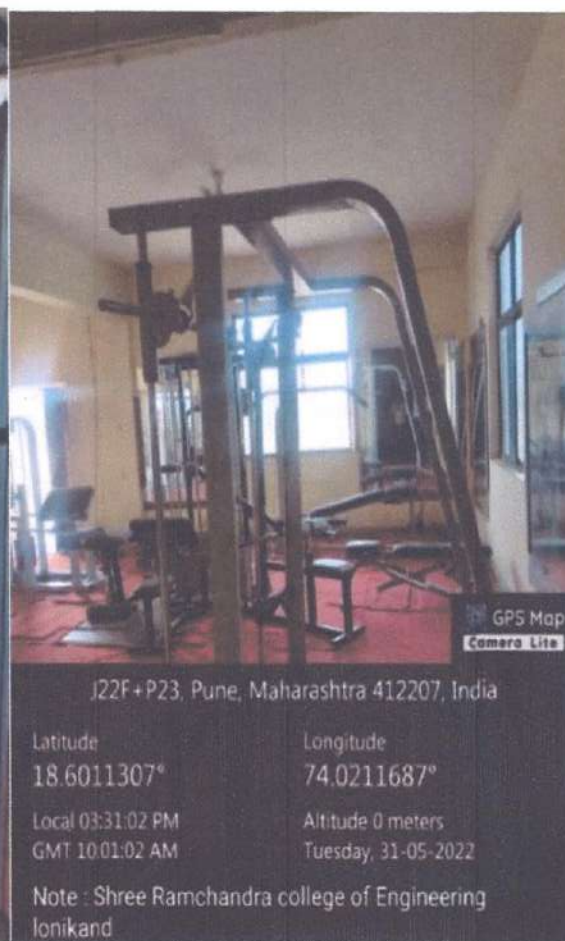

SRES's
SHREE RAMCHANDRA COLLEGE OF ENGINEERING
Lonikand, Pune – 412216

4.1.2: The Institution has adequate facilities for cultural activities, sports, games (indoor, outdoor) gymnasium, yoga Centre etc.

Prof. Dr. Avinash Desai

Principal

Shree Ramchandra Education Society's
Shree Ramchandra College of Engineering
Pune-Nagar Road, Lonikand, Pune-412216

Prof. Dr. Sushma Tayde

Director of Physical Education
Director of Physical Education & Sports
Shree Ramchandra College of Engineering,
Lonikand, Pune-412216

SRES's
SHREE RAMCHANDRA COLLEGE OF ENGINEERING
Lonikand, Pune – 412216

INDOOR GYM FACILITY

Prof. Dr. Avinash Desai

Principal

Shree Ramchandra Education Society's
Shree Ramchandra College of Engineering
Pune-Nagar Road, Lonikand, Pune-412216.